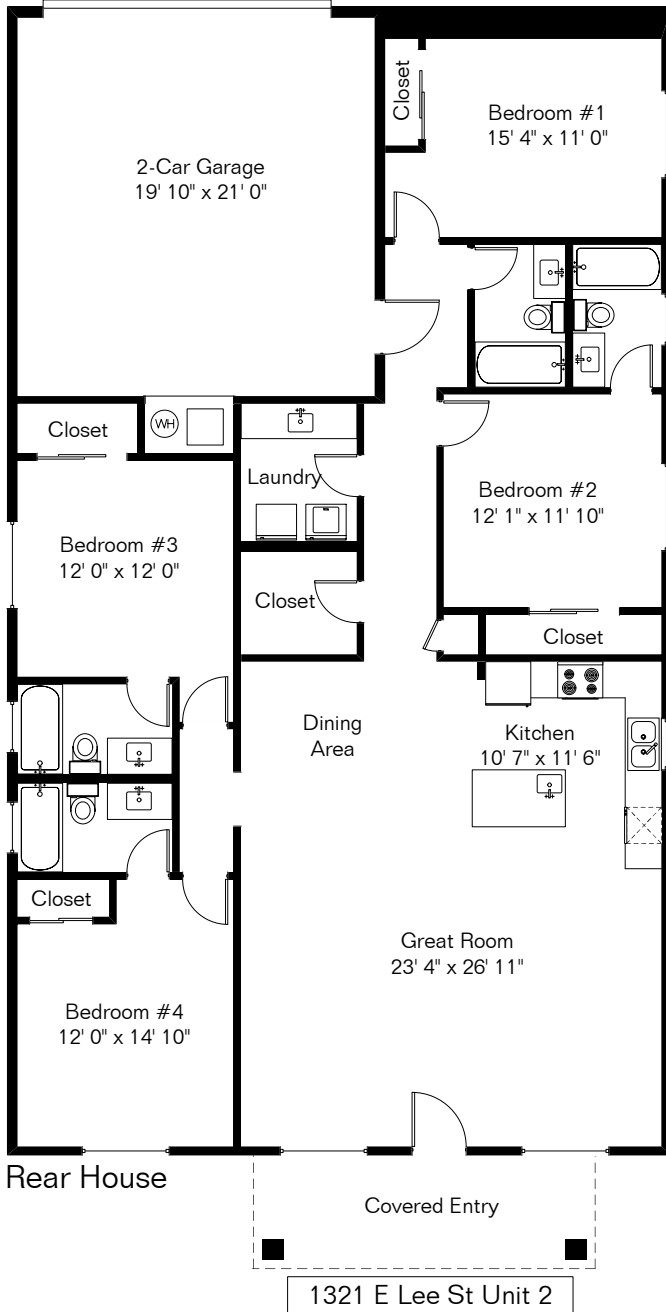

The square footages and room size information are deemed to be reliable but are not guaranteed and should be independently verified. This drawing is for marketing purposes only.

1321 E Lee St Units 1 & 2

1321 E Lee St Unit 1 983 Sq Ft
 1321 E Lee St Unit 2 1,899 Sq Ft
 Total Living Area 2,882 Sq Ft
 Garage 457 Sq Ft

Site Visit December 2022

Copyright 2022 Floor Plans First! LLC
 All Rights Reserved.

Floor Plans First!
 See the Floor Plan First!