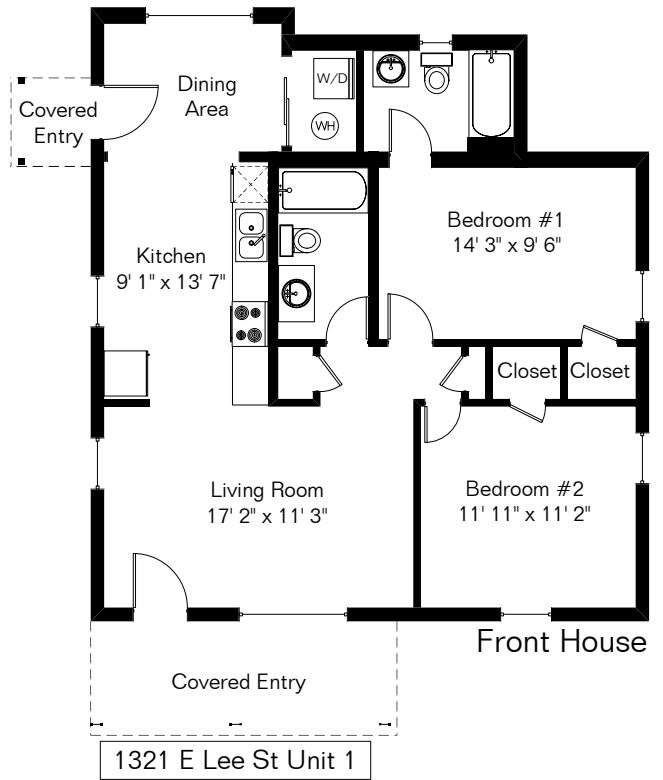

The square footages and room size information are deemed to be reliable but are not guaranteed and should be independently verified. This drawing is for marketing purposes only.

1321 E Lee St Units 1 & 2

1321 E Lee St Unit 1 983 Sq Ft
 1321 E Lee St Unit 2 1,899 Sq Ft
 Total Living Area 2,882 Sq Ft
 Garage 457 Sq Ft

Site Visit December 2022

Copyright 2022 Floor Plans First! LLC
 All Rights Reserved.

Floor Plans First!
 See the Floor Plan First!